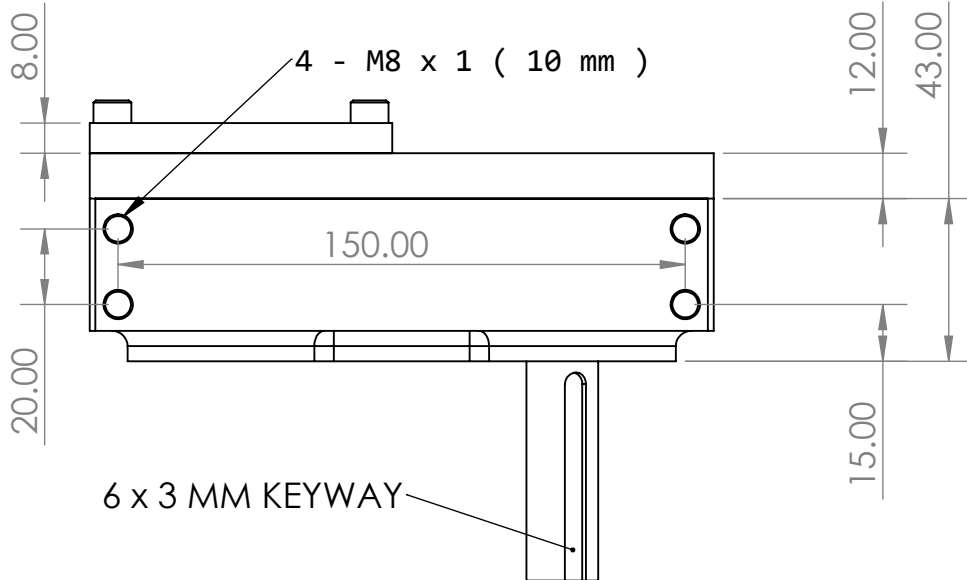

BBOX 60 V1 COMBAT SERIES (R 7.27)

A Single Package Contain

- 1) 1 x Gearbox
- 2) 1 x 6 mm full length shaft key
- 3) 1 x M8*10 high tensile socket head screw

MODEL	: BBOX 60 V1 GB ONLY
RATIO	: 7.27
TOTAL WEIGHT	: 2300 gram
DIMESNIONS	: 165 x 63 X 80 MM