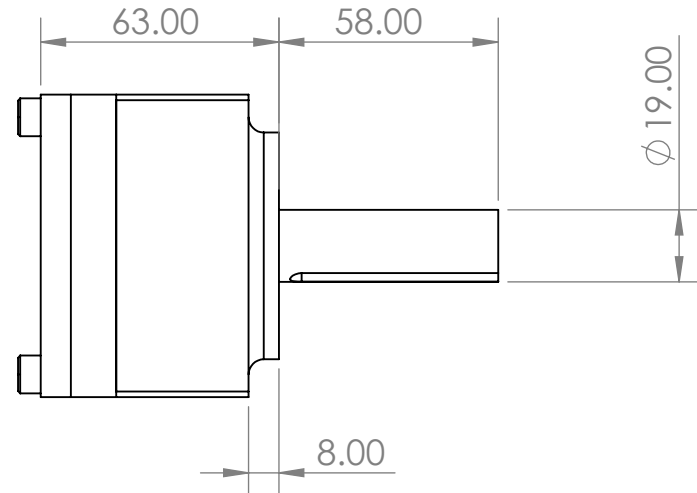

BBOX 60 V1 COMBAT SERIES (R 7.27)

A Single Package Contain

- 1) 1 x Gearbox
- 2) 1 x 6 mm full length shaft key
- 3) 1 x M8*10 high tensile socket head screw

MODEL	: BBOX 60 V1 GB ONLY
RATIO	: 7.27
TOTAL WEIGHT	: 2300 gram
DIMESNIONS	: 165 x 63 X 80 MM