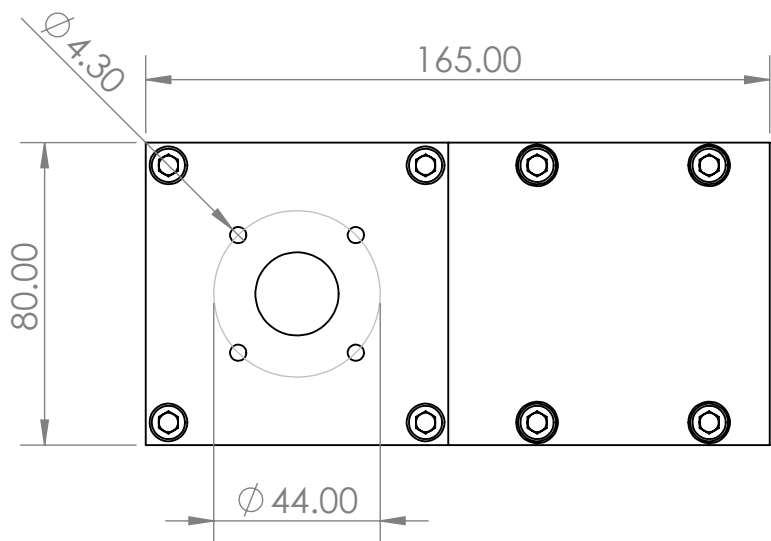

BBOX 60 V1 COMBAT SERIES (R 7.27)

A Single Package Contain

- 1) 1 x Gearbox
- 2) 1 x 6 mm full length shaft key
- 3) 1 x M8*10 high tensile socket head screw

MODEL	: BBOX 60 V1 GB ONLY
RATIO	: 7.27
TOTAL WEIGHT	: 2300 gram
DIMESNIONS	: 165 x 63 X 80 MM