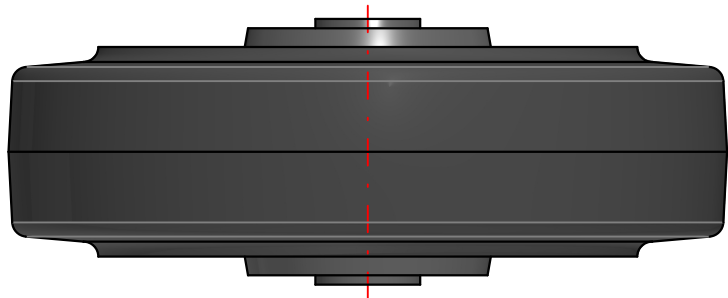

0.875 (22.2)