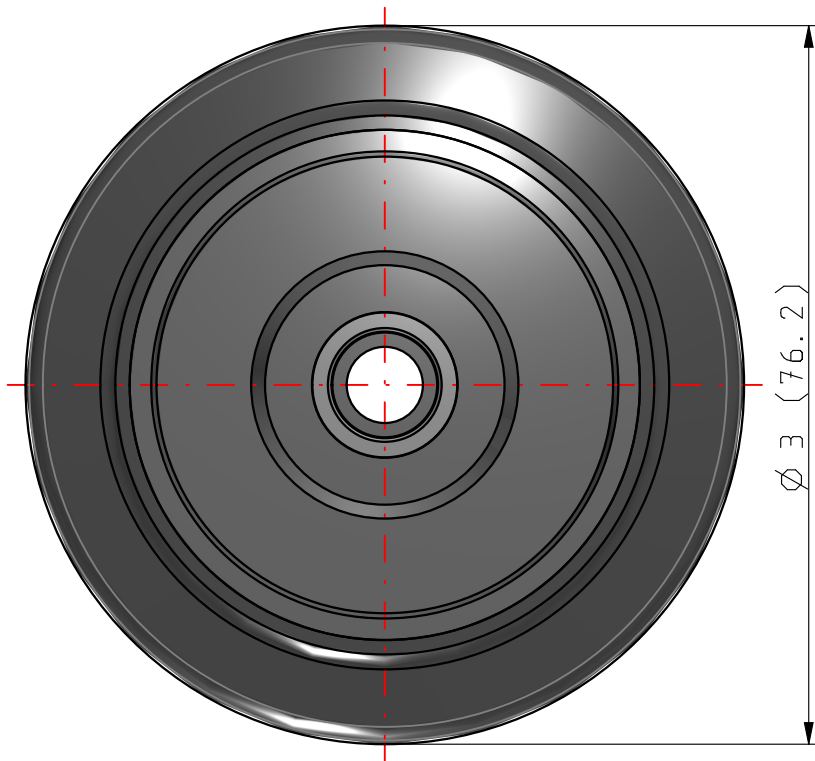

0.875 (22.2)