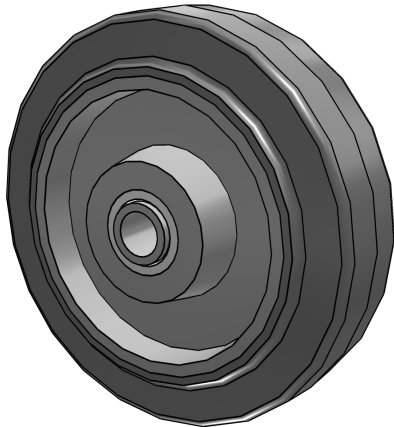

# Performa Rubber

1.00003.441

**colson**<sup>®</sup>

www.colsoncaster.com

*Interactive 3D graphic, click to activate and rotate.  
(3D capable PDF viewer required)*

## Colson Caster

Designed, tested and proven—for over 130 years. Since 1885, Colson's quality lines of industrial and institutional casters have defined the industry. Leading warranties and continuous innovations, including the unrivaled Performa wheel, have established Colson as one of the most trusted caster brands in the world today. Colson manufactures a wide array of quality casters—with over 200,000 product combinations available, and capacities ranging from 60 to 6,000 lbs. per caster.

Technical Details	
Part Number	1.00003.441
Wheel	Performa Rubber
Wheel Type	Flat Gray Tread
Series	1 Series (Capacity up to 145 lbs)
Wheel Diameter [INCH]	3
Tread Width [INCH]	7/8
Bearing Type	Delrin
Capacity [Pounds]	125
Thread Guard	None
Bearing Bore [INCH]	7/16
Bore Less Bearing [INCH]	39/64
Hub Length [INCH]	1 1/32
Spanner Bushing Bore [INCH]	5/16
Spanner Bushing Length [INCH]	1 7/64
Weight [Pounds]	1/4