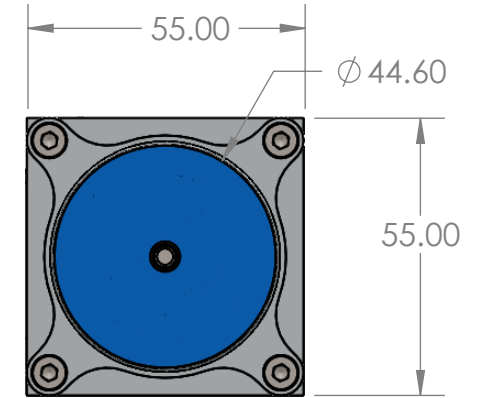

BBOX PLUTO H600_550 KV

A Single Package Contain

- 1) 1 * H600 + Motor Mount
- 2) 1 * 4mm full length shaft key
- 3) 4 * M6*12 high tensile socket head screw

Model : BBOX PLUTO H600 COMBAT SERIES

Total Wight : 596 gram

Dimesnions : 105.5 * 55 * 55 mm

TECHNOBOTIX PVT LTD

www.technobotix.in