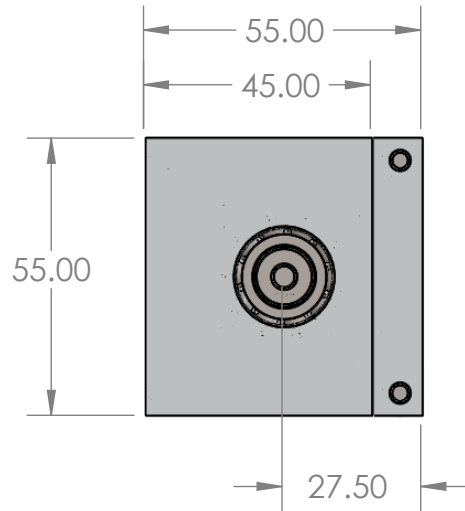

BBOX PLUTO H600_550 KV

A Single Package Contain

- 1) 1 * H600 + Motor Mount
- 2) 1 * 4mm full length shaft key
- 3) 4 * M6*12 high tensile socket head screw

Model : BBOX PLUTO H600 COMBAT SERIES

Total Wight : 596 gram

Dimesnions : 105.5 * 55 * 55 mm

TECHNOBOTIX PVT LTD

www.technobotix.in