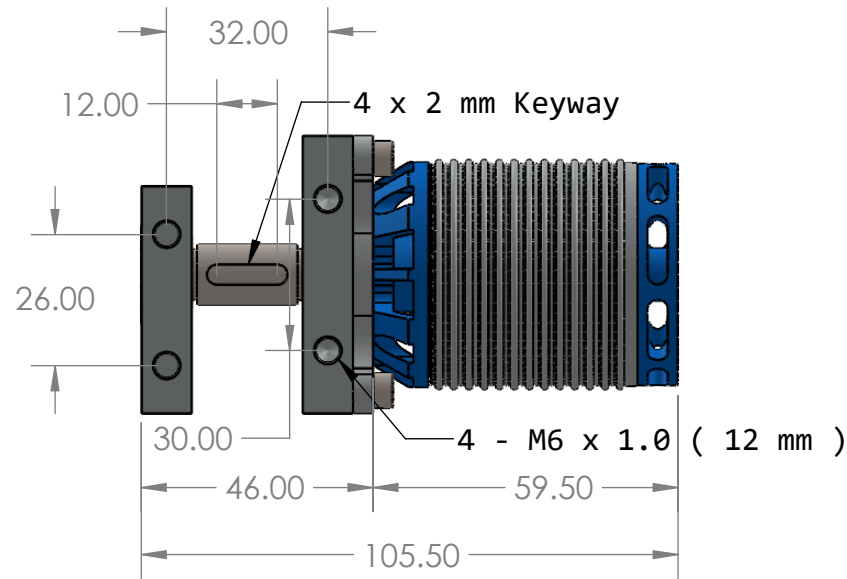

BBOX PLUTO H600_550 KV

A Single Package Contain

- 1) 1 * H600 + Motor Mount
- 2) 1 * 4mm full length shaft key
- 3) 4 * M6*12 high tensile socket head screw

Model : BBOX PLUTO H600 COMBAT SERIES

Total Wight : 596 gram

Dimesnions : 105.5 * 55 * 55 mm

TECHNOBOTIX PVT LTD

www.technobotix.in