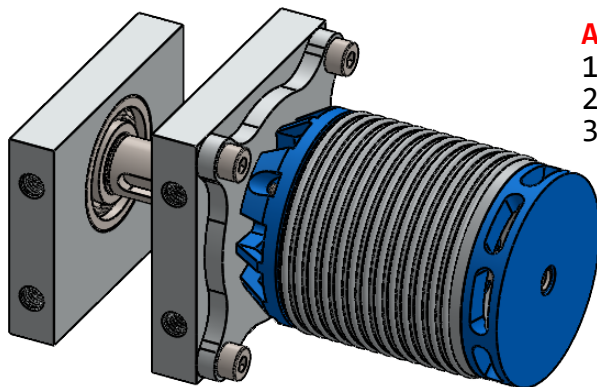

BBOX PLUTO H600_550 KV

A Single Package Contain

- 1) 1 * H600 + Motor Mount
- 2) 1 * 4mm full length shaft key
- 3) 4 * M6*12 high tensile socket head screw

Model : BBOX PLUTO H600 COMBAT SERIES

Total Wight : 596 gram

Dimesnions : 105.5 * 55 * 55 mm

TECHNOBOTIX PVT LTD

www.technobotix.in