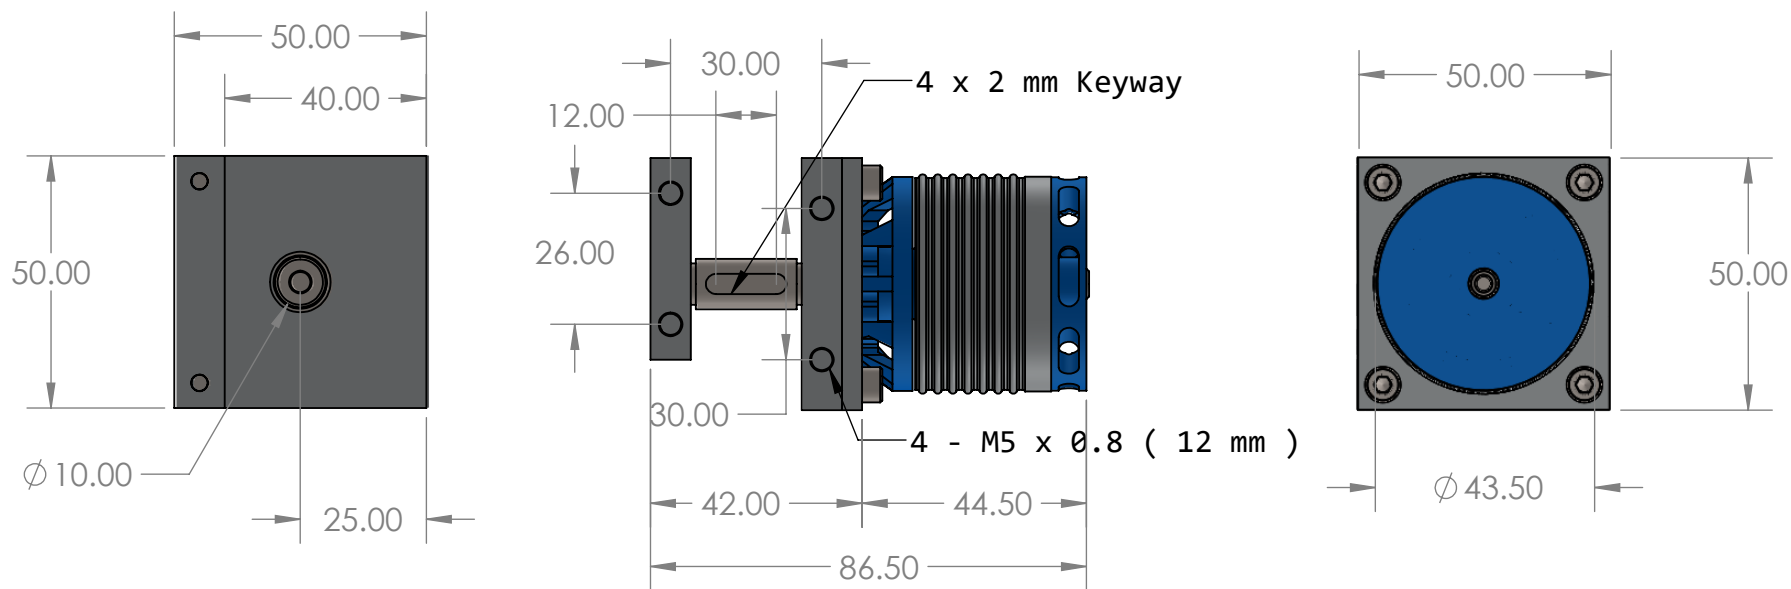

BBOX PLUTO H500_550 KV

A Single Package Contain

- 1) 1 * H500 + Motor Mount
- 2) 1 * 4mm full length shaft key
- 3) 4 * M5*12 high tensile socket head screw

Model : BBOX PLUTO H500 COMBAT SERIES

Total Wight : 386 gram

Dimesnions : 86.50 * 50 * 50 mm

TECHNOBOTIX PVT LTD

www.technobotix.in