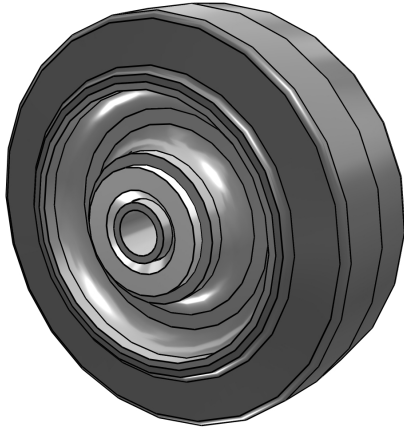

Performa Rubber

2.00003.441

colson[®]

www.colsoncaster.com

*Interactive 3D graphic, click to activate and rotate.
(3D capable PDF viewer required)*

Colson Caster

Designed, tested and proven—for over 130 years. Since 1885, Colson's quality lines of industrial and institutional casters have defined the industry. Leading warranties and continuous innovations, including the unrivaled Performa wheel, have established Colson as one of the most trusted caster brands in the world today. Colson manufactures a wide array of quality casters—with over 200,000 product combinations available, and capacities ranging from 60 to 6,000 lbs. per caster.

Technical Details	
Part Number	2.00003.441
Wheel	Performa Rubber
Wheel Type	Flat Gray Tread
Series	2 Series (Capacity up to 325 lbs)
Wheel Diameter [INCH]	3 1/2
Tread Width [INCH]	1 1/4
Bearing Type	Delrin
Capacity [Pounds]	250
Thread Guard	None
Bearing Bore [INCH]	1/2
Bore Less Bearing [INCH]	29/32
Hub Length [INCH]	1 7/16
Spanner Bushing Bore [INCH]	3/8
Spanner Bushing Length [INCH]	1 1/2
Weight [Pounds]	3/8

Colson Caster
3700 Airport Road
Jonesboro, Arkansas 72401

800-643-5515
870-932-4501
www.colsoncaster.com

Part Number:

2.00003.441

Series:

Performa Rubber

Brand:

Colson Caster