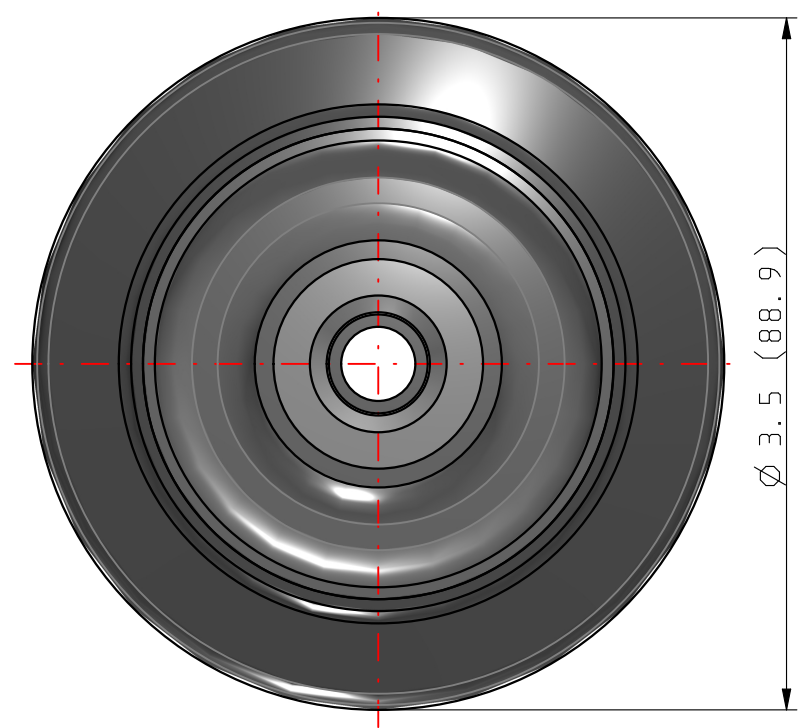

Part Number:

2.00003.441

Series:

Performa Rubber

Brand:

Colson Caster

Colson Caster

3700 Airport Road • Jonesboro, Arkansas 72401

Phone: 800-643-5515 • 870-932-4501

Fax: 800-356-6708

Website: www.colsoncaster.com