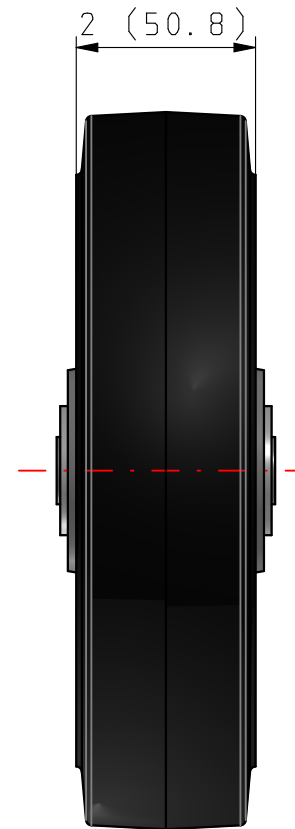

colson®

Part Number:

5.00008.451.2

Series:

Performa Rubber

Brand:

Colson Caster

Colson Caster

3700 Airport Road • Jonesboro, Arkansas 72401

Phone: 800-643-5515 • 870-932-4501

Fax: 800-356-6708

Website: www.colsoncaster.com