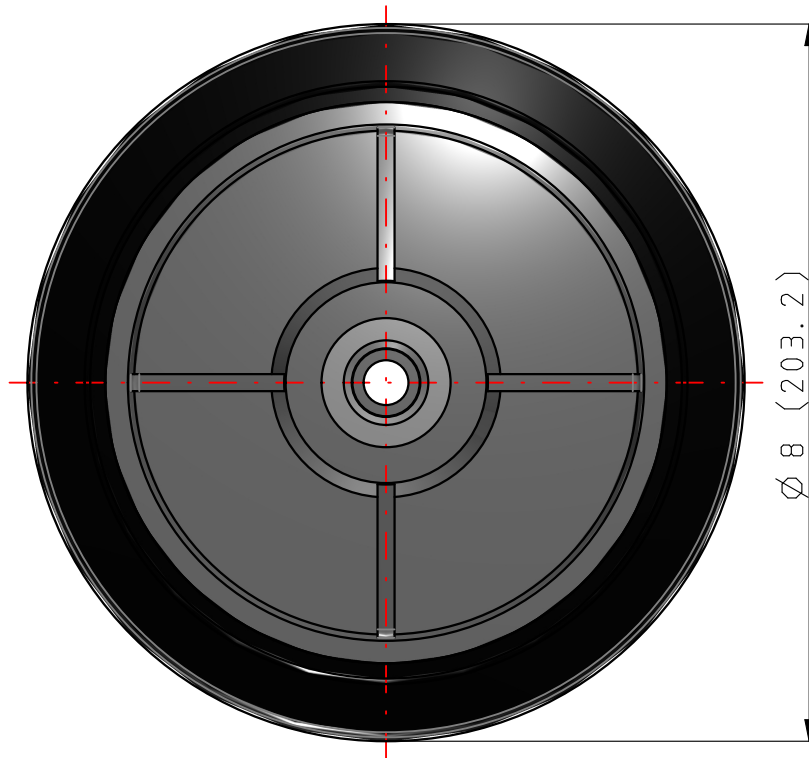

colson®

Part Number:

5.00008.451.2

Series:

Performa Rubber

Brand:

Colson Caster

Colson Caster

3700 Airport Road • Jonesboro, Arkansas 72401

Phone: 800-643-5515 • 870-932-4501

Fax: 800-356-6708

Website: www.colsoncaster.com