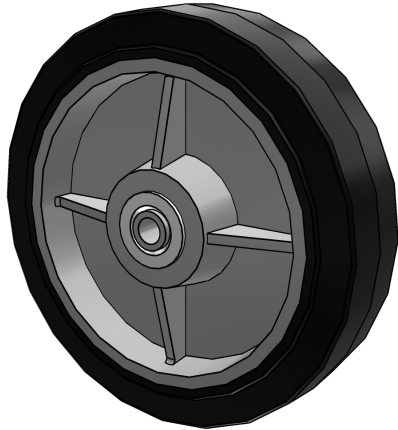

Performa Rubber

5.00008.451.2

colson[®]

www.colsoncaster.com

*Interactive 3D graphic, click to activate and rotate.
(3D capable PDF viewer required)*

Colson Caster

Designed, tested and proven—for over 130 years. Since 1885, Colson's quality lines of industrial and institutional casters have defined the industry. Leading warranties and continuous innovations, including the unrivaled Performa wheel, have established Colson as one of the most trusted caster brands in the world today. Colson manufactures a wide array of quality casters—with over 200,000 product combinations available, and capacities ranging from 60 to 6,000 lbs. per caster.

Technical Details	
Part Number	5.00008.451.2
Wheel	Performa Rubber
Wheel Type	Flat Black Tread
Series	5 Series (Capacity up to 675 lbs)
Wheel Diameter [INCH]	8
Tread Width [INCH]	2
Bearing Type	Delrin
Capacity [Pounds]	675
Thread Guard	None
Bearing Bore [INCH]	3/4
Bore Less Bearing [INCH]	1 3/16
Hub Length [INCH]	2 3/16
Spanner Bushing Bore [INCH]	1/2
Spanner Bushing Length [INCH]	2 7/16
Weight [Pounds]	2 1/2

Colson Caster
3700 Airport Road
Jonesboro, Arkansas 72401

800-643-5515
870-932-4501
www.colsoncaster.com

colson[®]

Part Number:

5.00008.451.2

Series:

Performa Rubber

Brand: