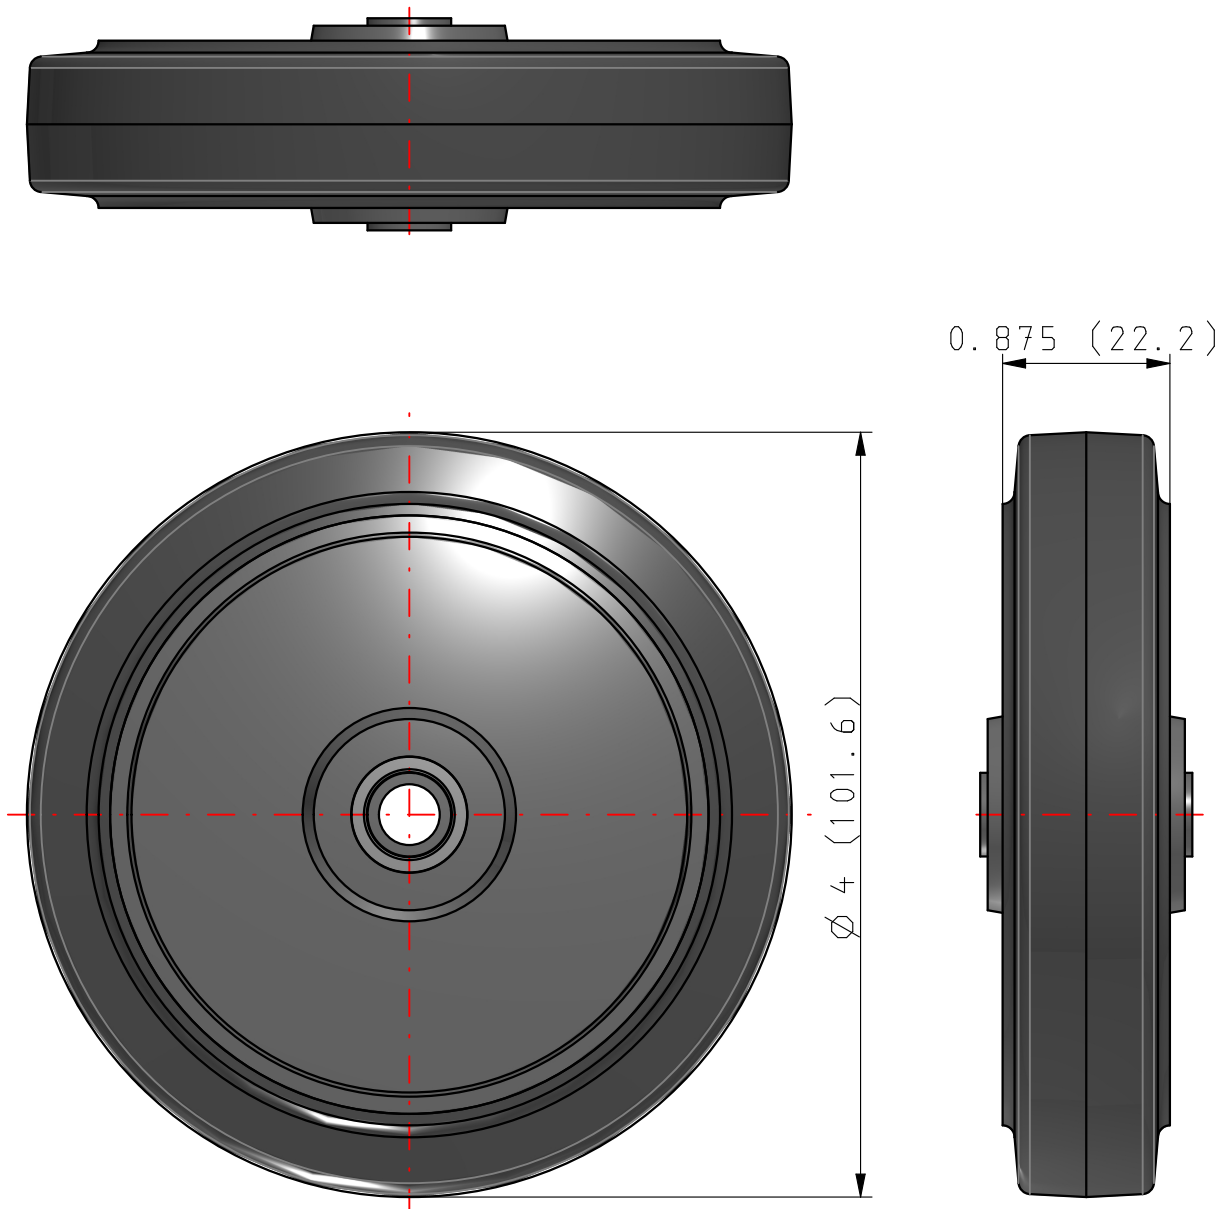

colson®

Part Number:

1.00004.441

Series:

Performa Rubber

Brand:

Colson Caster

Colson Caster

3700 Airport Road • Jonesboro, Arkansas 72401

Phone: 800-643-5515 • 870-932-4501

Fax: 800-356-6708

Website: www.colsoncaster.com