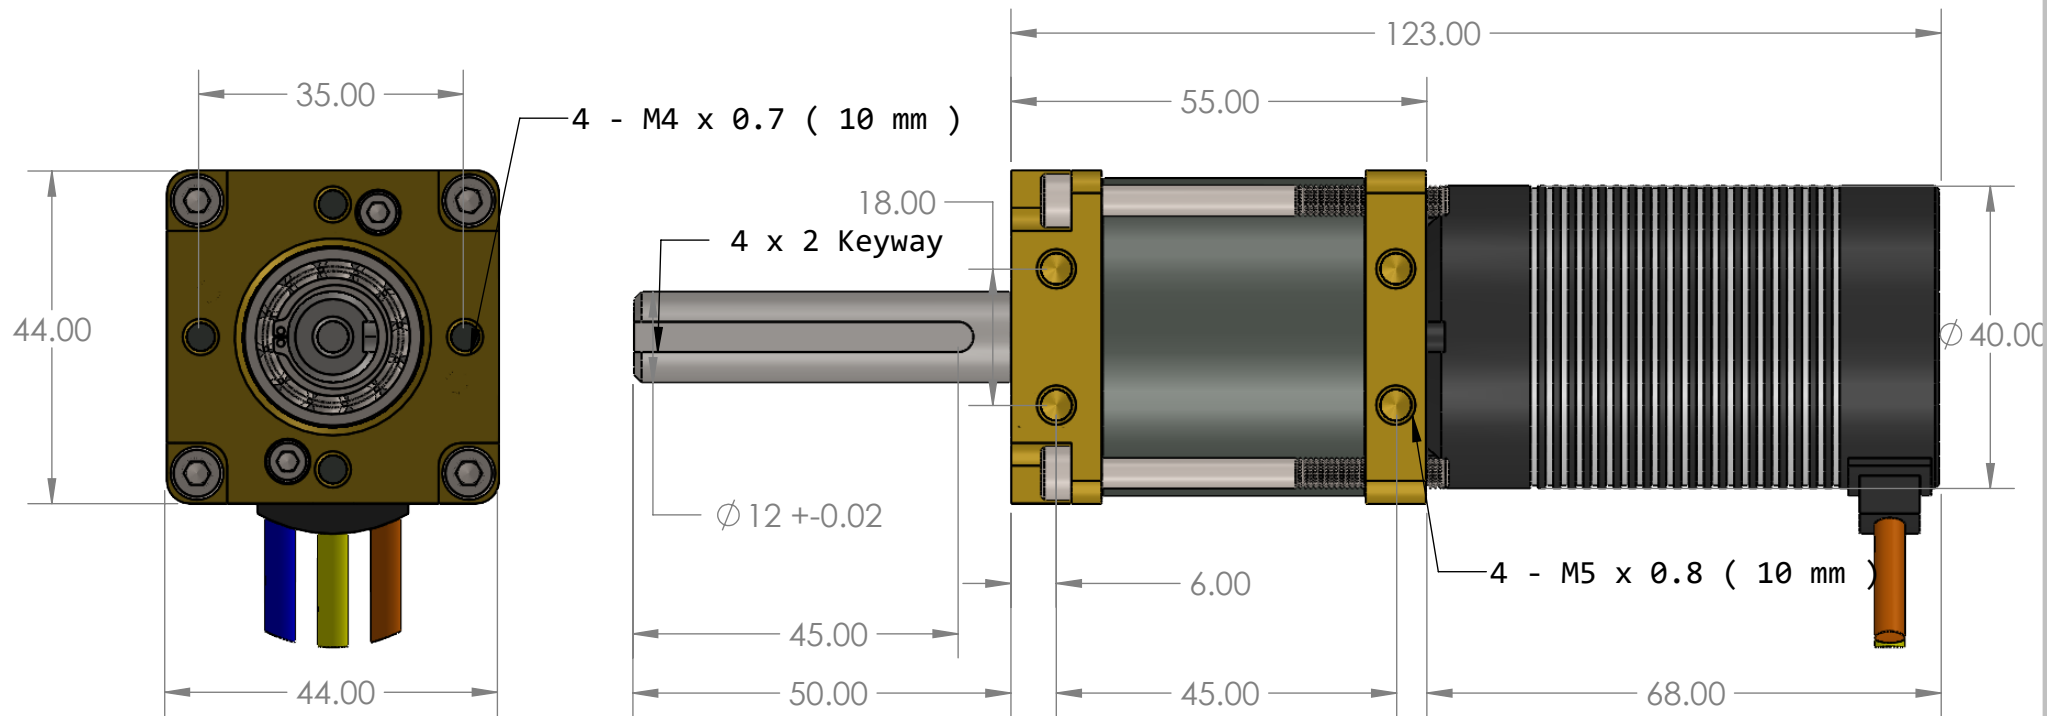

BBOX 15 V2 COMBAT SERIES (R 16:1)

A Single Package Contain

- 1) 1 x Gearbox + Motor Assembly
- 2) 1 x 4 mm full length shaft key
- 3) 1 x M5*10 high tensile socket head screw

MODEL	: BBOX 15 V2 PLANETARY GEARBOX
MOTOR	: BBOX SATURN 4068 IN-RUNNER 1150 KV
RATIO	: 16:1
TOTAL WEIGHT	: 822 gram
DIMESNIONS	: 123 * 44 * 44 MM